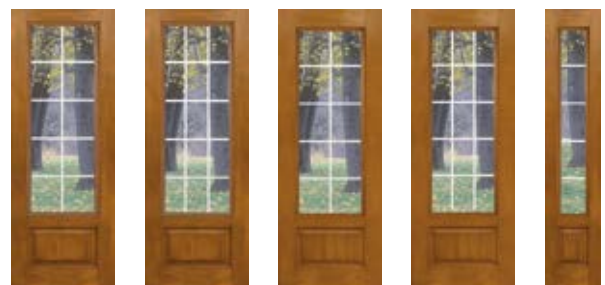

Clarion™ Colonial Grilles

Grilles

Clarion Colonial Grilles are encased between tempered glass for safety and easy cleaning. Clarion Colonial Grille glass will complement any home's divided lite windows and are available in White, Tan, Bronze, Chocolate Brown, Green and Champagne/White two-tone.

ARBOR GROVE™ COLLECTION

Cherry

Style	FC3071	FC6051	FC6091	FC6091	FCS581	FCS781	FCS981
Glass	12-lite	9-lite	10-lite	15-lite	3-lite	4-lite	5-lite
Width	28-2/10-30	28-2/10-30	28-2/10-30	28-2/10-30	12'-14'-16"	12'-14'-16"	12'-14'-16"
Height	6'8"-7'	6'8"-7'	6'8"-7'	6'8"-7'	6'8"-7'	6'8"-7'	6'8"-7'

Mahogany

Style	FM3071	FM6051	FM6091	FM6091	FMS581	FMS781	FMS981
Glass	12-lite	9-lite	10-lite	15-lite	3-lite	4-lite	5-lite
Width	28-2/10-30	28-2/10-30	28-2/10-30	28-2/10-30	12'-14'-16"	12'-14'-16"	12'-14'-16"
Height	6'8"-7'	6'8"-7'	6'8"-7'	6'8"-7'	6'8"-7'	6'8"-7'	6'8"-7'

Oak

Style	F03071	F06051	F06091	F06091	FOS581	FOS781	FOS981
Glass	12-lite	9-lite	10-lite	15-lite	3-lite	4-lite	5-lite
Width	28-2/10-30	28-2/10-30	28-2/10-30	28-2/10-30	12'-14'-16"	12'-14'-16"	12'-14'-16"
Height	6'8"-7'	6'8"-7'	6'8"-7'	6'8"-7'	6'8"-7'	6'8"-7'	6'8"-7'

RUSTIC COLLECTION

Cherry

Style	FR2071	FR2171	FRS781	FRS981	FR2071	FR2071	FR2171	FR2171	FRS781
Glass	12-lite	12-lite	4-lite	5-lite	10-lite	15-lite	10-lite	15-lite	5-lite
Width	28-2/10-30	28-2/10-30	12'-14'-16"	12'-14'-16"	28-2/10-30	28-2/10-30	28-2/10-30	28-2/10-30	12'-14'-16"
Height	6'8"-7'	6'8"-7'	6'8"-7'	6'8"-7'	8'	8'	8'	8'	8'

8' Tall