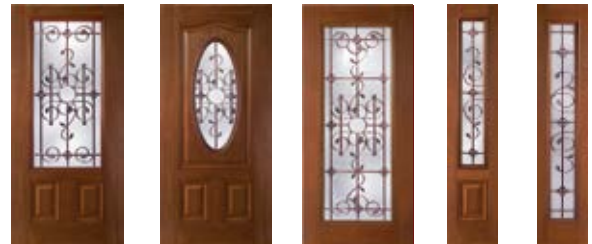

ARBOR GROVE™ COLLECTION

Cherry