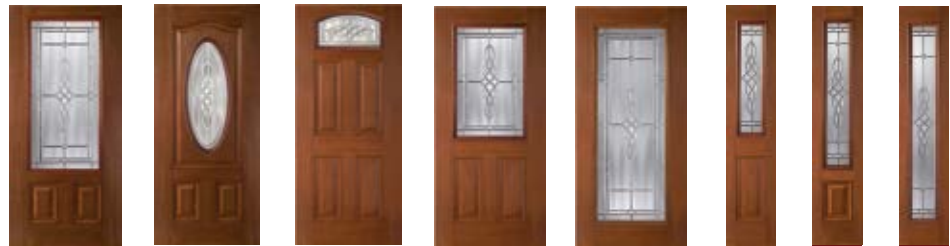

ARBOR GROVE™ COLLECTION

Cherry