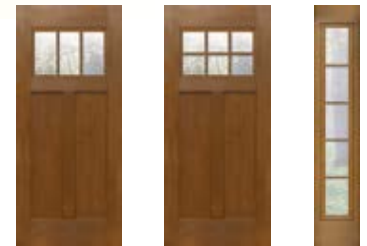

CRAFTSMAN COLLECTION Fir

Style	FF3321	FF3321	FFS981
Glass	Clarion SDL* 3-Lite	Clarion SDL* 6-Lite	Clarion SDL*
Width	2/10 - 3/0	2/10 - 3/0	12" - 14"
Height	6'8"	6'8"	6'8"