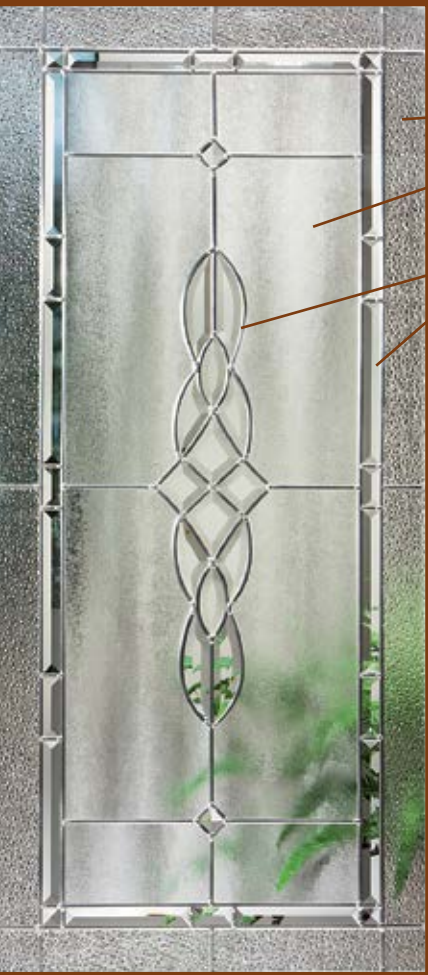

Pinehill™ Glass