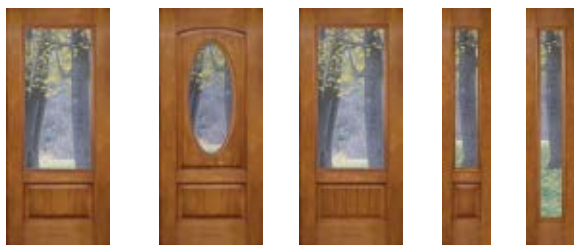

RUSTIC COLLECTION

Cherry

Style	FR2071	FR2078	FR2171	FRS781	FRS981
Glass	Clarion	Clarion	Clarion	Clarion	Clarion
Width	28 - 2/10 - 3/0	28 - 2/10 - 3/0	28 - 2/10 - 3/0	12" - 14" - 16"	12" - 14" - 16"
Height	6'8" - 7'	6'8" - 7'	6'8" - 7'	6'8" - 7'	6'8" - 7'