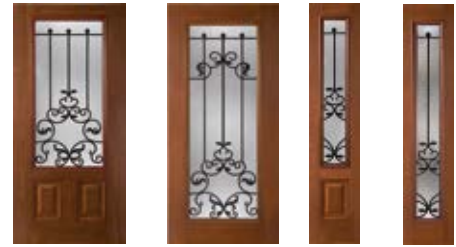

ARBOR GROVE™ COLLECTION Cherry

Style	FC3071	FC6091	FCS781	FCS981
Glass	Prescott	Prescott	Prescott	Prescott
Width	28 - 2/10 - 30	28 - 2/10 - 30	12" - 14" - 16"	12" - 14" - 16"
Height	6'8" - 7'	6'8" - 7'	6'8" - 7'	6'8" - 7'