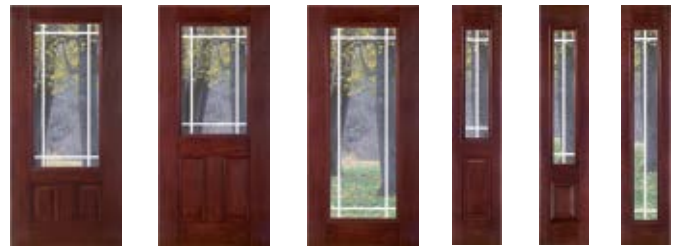

Clarion™ Prairie Grilles

Grilles

Encased between tempered glass to provide safety and easy cleaning. Clarion Prairie Grilles complement Craftsman, Bungalow and Mission home styles. Choose White, Tan, Bronze, Chocolate Brown, Green or Champagne/White two-tone.

Grille Colors *Colored grilles are reversible*

ARBOR GROVE™ COLLECTION

Cherry

Style	FC3071	FC6051	FC6091	FCS581	FCS781	FCS981	FM3071	FM6051	FM6091	FMS581	FMS781	FCS981
Glass	Prairie	Prairie	Prairie	Prairie	Prairie	Prairie	Prairie	Prairie	Prairie	Prairie	Prairie	Prairie
Width	28" - 2/10" - 30"	28" - 2/10" - 30"	28" - 2/10" - 30"	12" - 14" - 16"	12" - 14" - 16"	12" - 14" - 16"	28" - 2/10" - 30"	28" - 2/10" - 30"	28" - 2/10" - 30"	12" - 14" - 16"	12" - 14" - 16"	12" - 14" - 16"
Height	6'8" - 7"	6'8" - 7"	6'8" - 7"	6'8" - 7"	6'8" - 7"	6'8" - 7"	6'8" - 7"	6'8" - 7"	6'8" - 7"	6'8" - 7"	6'8" - 7"	6'8" - 7"

Mahogany

RUSTIC COLLECTION

Cherry

Style	FR2071	FR2171	FRS781	FRS981	FR2071	FR2171	FRS781
Glass	Prairie	Prairie	Prairie	Prairie	Prairie	Prairie	Prairie
Width	28" - 2/10" - 30"	28" - 2/10" - 30"	12" - 14" - 16"	12" - 14" - 16"	28" - 2/10" - 30"	28" - 2/10" - 30"	12" - 14" - 16"
Height	6'8" - 7"	6'8" - 7"	6'8" - 7"	6'8" - 7"	8'	8'	8'

Oak

Style	F03071	F06051	F06091	FOS581	FOS781	FOS981
Glass	Prairie	Prairie	Prairie	Prairie	Prairie	Prairie
Width	28" - 2/10" - 30"	28" - 2/10" - 30"	28" - 2/10" - 30"	12" - 14" - 16"	12" - 14" - 16"	12" - 14" - 16"
Height	6'8" - 7"	6'8" - 7"	6'8" - 7"	6'8" - 7"	6'8" - 7"	6'8" - 7"

8' Tall

SMOOTH FIBERGLASS