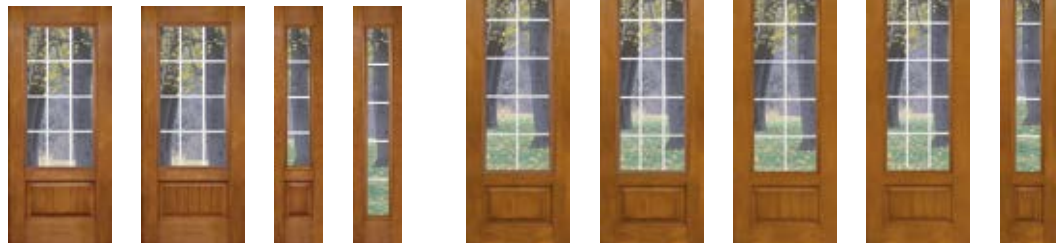

RUSTIC COLLECTION

Cherry