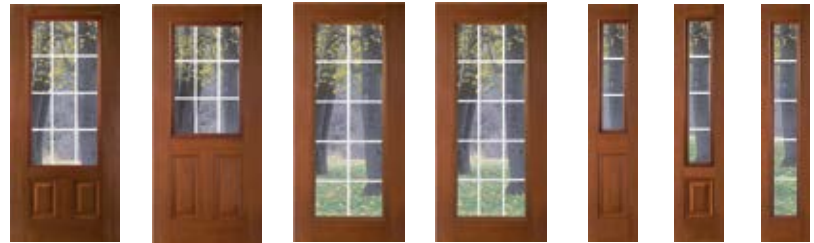

ARBOR GROVE™ COLLECTION

Cherry