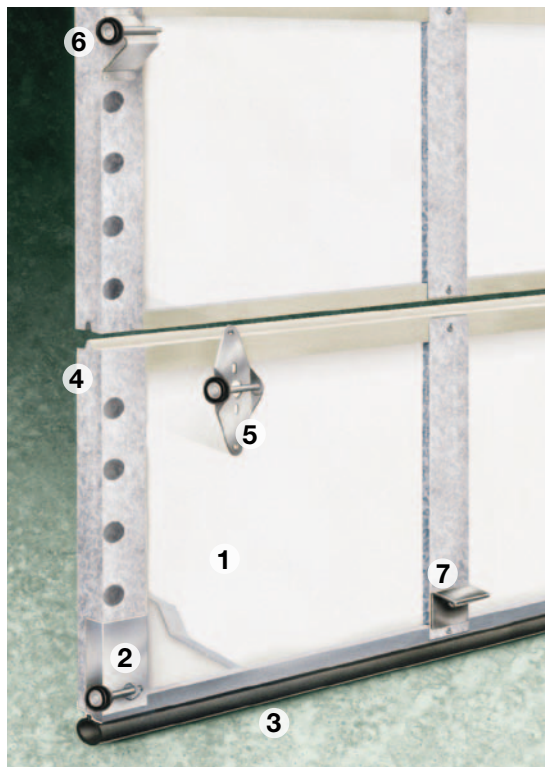

Model T42F, Flush Panel with Woodgrain Design

2 - L A Y E R | S T E E L + I N S U L A T I O N

- 1 Heavy-duty 24 gauge steel skin with 1-5/16" thick polystyrene insulation provides comfort, energy efficiency and quiet operation; door thickness is 2".
- 2 Patented Safe-T-Bracket® helps prevent serious injury that could occur if the bottom bracket were removed with the garage door closed and under tension.
- 3 Bottom weatherseal in a rust-proof aluminum retainer helps prevent elements from entering garage.
- 4 Tongue-and-groove joint helps seal out wind, rain and snow.