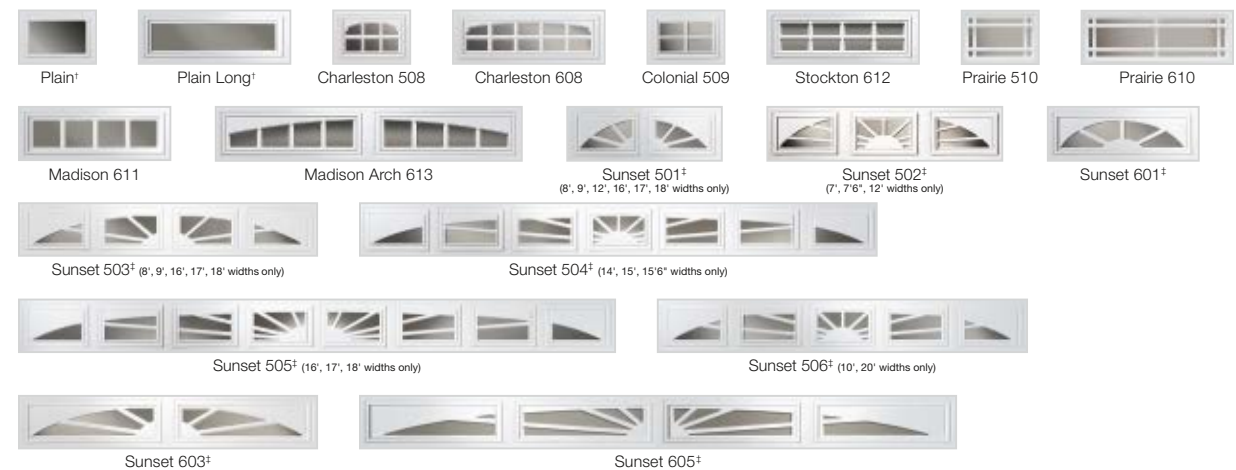

Available on These Models

9200* 9130*
9203 9133

Windows are available single pane or insulated in clear, frosted, seeded and obscure designs.

DECORATIVE WINDOWS

Clopay's decorative windows are created to complement many home styles. Short windows are 19-1/2" x 12" and long windows are 40-1/2" x 12".

Available on These Models

9200* 4300*
9203 4310
9130* 4050*
9133 4053

DECORATIVE INSERT SERIES WINDOWS

UV-protected cellular plastic insert designs snap into either the inside or outside of the window frame for easy cleaning or to change designs. Windows are offered in single strength, double strength, acrylic, obscure or insulated glass. Short windows are 19-1/2" x 12" and long windows are 40-1/2" x 12".

Available on These Models

9200* 4300*
9203 4310
9130* 4050*
9133 4053

Windows are available single pane or insulated in clear, frosted, obscure and rain designs. Clear acrylic also available.

^{*}Short windows not available on long panel doors.

[†]Panel emboss may not align on long window with short panels. Some size limitations apply.

[‡]Shown with clear glass. Acrylic and obscure glass optional.

[§]Sunset windows not available on Ultra-Grain® doors.