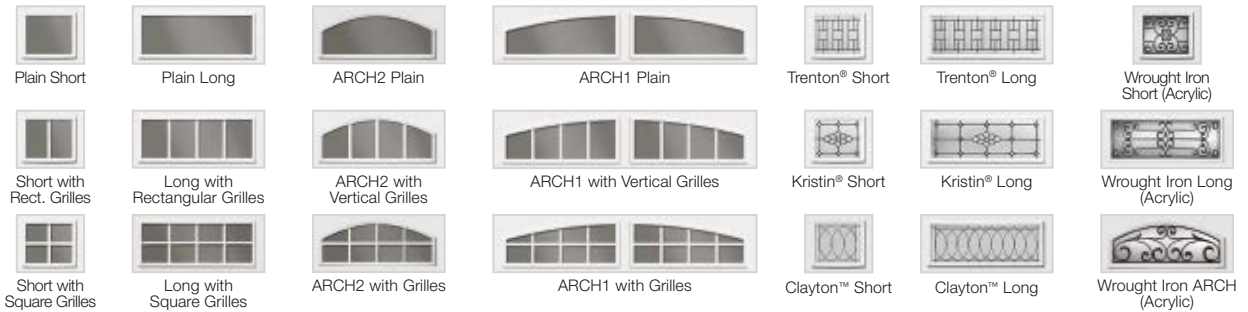

WINDOW OPTIONS

Our windows add natural light to your garage while adding curb appeal to your home. All Clopay window frames are UV-protected and are color matched to our prefinished door colors. Window frames screw in from the inside for easy glass replacement or to change designs.

ARCHITECTURAL SERIES WINDOWS

These windows are from Clopay's Architectural Series, featuring a larger viewing area and are available on select models and heights. Short windows are 19-1/2" x 16" and long windows are 42" x 16".

Available on These Models

9200* 9130*
9203 9133

Windows are available single pane or insulated in clear, frosted, seeded and obscure designs.

DECORATIVE WINDOWS

Clopay's decorative windows are created to complement many home styles. Short windows are 19-1/2" x 12" and long windows are 40-1/2" x 12".

Available on These Models

9200* 4300*
9203 4310
9130* 4050*
9133 4053

DECORATIVE INSERT SERIES WINDOWS

UV-protected cellular plastic insert designs snap into either the inside or outside of the window frame for easy cleaning or to change designs. Windows are offered in single strength, double strength, acrylic, obscure or insulated glass. Short windows are 19-1/2" x 12" and long windows are 40-1/2" x 12".