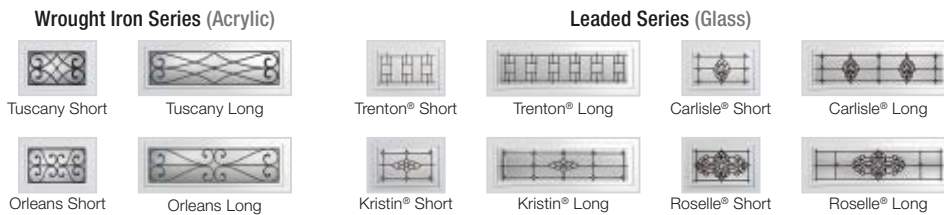

Available on These Models

9200* 9130*
9203 9133

Windows are available single pane or insulated in clear, frosted, seeded and obscure designs.

DECORATIVE WINDOWS

Clopay's decorative windows are created to complement many home styles. Short windows are 19-1/2" x 12" and long windows are 40-1/2" x 12".

Available on These Models

9200* 4300*
9203 4310
9130* 4050*
9133 4053

DECORATIVE INSERT SERIES WINDOWS

UV-protected cellular plastic insert designs snap into either the inside or outside of the window frame for easy cleaning or to change designs. Windows are offered in single strength, double strength, acrylic, obscure or insulated glass. Short windows are 19-1/2" x 12" and long windows are 40-1/2" x 12".