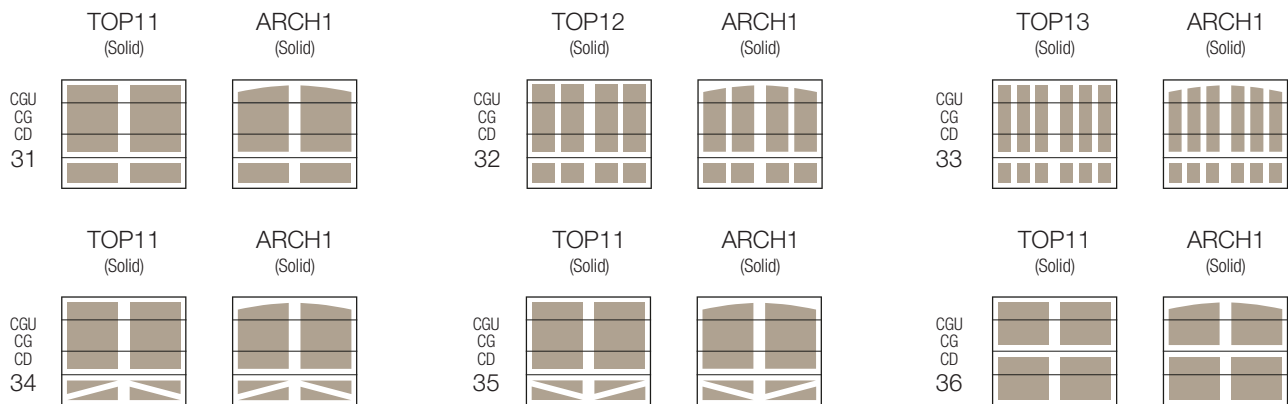

SERIES THREE DESIGNS

9' wide x 7' high; shown with Sandtone base and White overlays. Consult your Clopay Dealer or clopay.com for additional sizes.