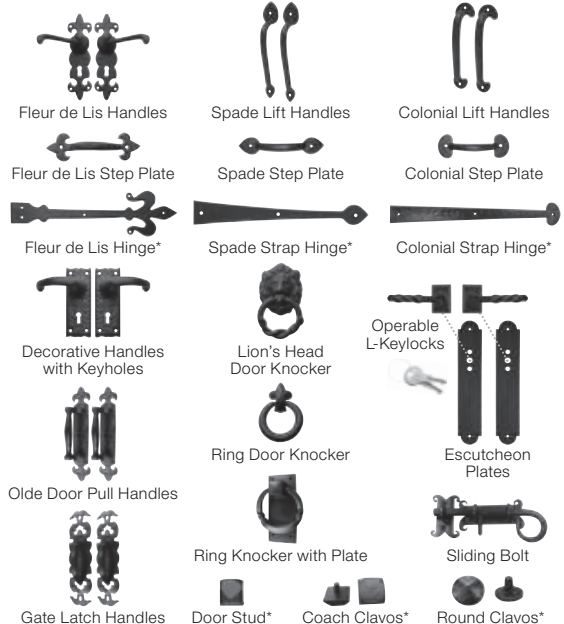

Decorative Hardware

STANDARD

OPTIONAL