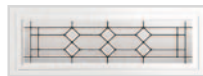

WINDOW OPTIONS

Inspired by current architectural trends, our windows add natural light to your garage while adding curb appeal to your home. All Clopay window frames are UV-protected and are color matched to our prefinished door colors. Window frames screw in from the inside for easy glass replacement or to change designs.

Designer Collection Windows

Available in short or long panel designs, Clopay's Designer Collection Windows are created to complement many home styles.

Wrought Iron Series (Acrylic)

Studio™ Series (Acrylic)

Leaded Series (Acrylic)

Leaded Series (Glass)

Ashford™

Brilliance® Series (Glass)

70B Only

Classic Collection Windows

UV-protected cellular plastic insert designs snap into either the inside or outside of the window frame for easy cleaning or to change designs. Windows are offered in single strength, double strength, acrylic or obscure glass.

* Panel emboss may not align on long window with short panels. Some size limitations apply.

† Shown with clear glass. Acrylic and obscure glass optional.

Visit clopay.com or call 1-800-2CLOPAY (800-225-6729) for more information on Clopay, America's Favorite Garage Doors. Follow us on [facebook.com/ClopayGarageDoors](https://www.facebook.com/ClopayGarageDoors), twitter.com/clopay and [BLOG clopaydoor.com/blog](http://BLOG.clopaydoor.com/blog).